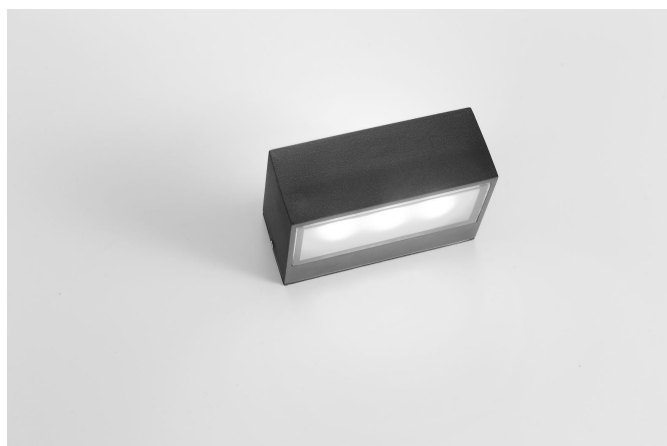

## CONCISE SERIES

WL-4219S/ outdoor wall light

Description				Packing
Light Source:	LED CREE	Material:	Aluminum	Inner Box: 115*80*185mm Carton: 365*340*205mm Qty/CTN: 12PCS/CNT G.w./PCS:0.75kg
Wattage (W):	1*3W down	Finishing:	Plastic Coating	
Voltage (V):	85-265V	Dimension (mm):	172*71*110mm	
Luminous Flux(lm):	255lm	Working Temperature:	-20℃—+60℃	
Colour Temperature:	3000K/4000K/5000K	IP:	54	

## CONCISE SERIES

WL-4219M / outdoor wall light

Description				Packing
Light Source:	LED CREE	Material:	Aluminum	Inner Box: 115*80*185mm Carton: 365*340*205mm Qty/CTN: 12PCS/CNT G.w./PCS:0.75kg
Wattage (W):	2*3W up and down	Finishing:	Plastic Coating	
Voltage (V):	85-265V	Dimension (mm):	172*71*110mm	
Luminous Flux(lm):	510lm	Working Temperature:	-20℃—+60℃	
Colour Temperature:	3000K/4000K/5000K	IP:	54	