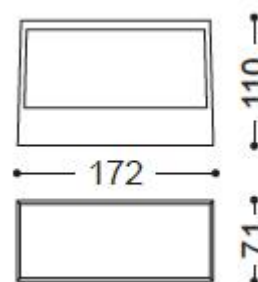

## CONCISE SERIES

WL-4219S/ outdoor wall light

Description				Packing
Light Source:	LED CREE	Material:	Aluminum	Inner Box: 115*80*185mm Carton: 365*340*205mm Qty/CTN: 12PCS/CNT G.w./PCS:0.75kg
Wattage (W):	1*3W down	Finishing:	Plastic Coating	
Voltage (V):	85-265V	Dimension (mm):	172*71*110mm	
Luminous Flux(lm):	255lm	Working Temperature:	-20℃—+60℃	
Colour Temperature:	3000K/4000K/5000K	IP:	54	

## CONCISE SERIES

WL-4219M / outdoor wall light

Description				Packing
Light Source:	LED CREE	Material:	Aluminum	Inner Box: 115*80*185mm Carton: 365*340*205mm Qty/CTN: 12PCS/CNT G.w./PCS:0.75kg
Wattage (W):	2*3W up and down	Finishing:	Plastic Coating	
Voltage (V):	85-265V	Dimension (mm):	172*71*110mm	
Luminous Flux(lm):	510lm	Working Temperature:	-20℃—+60℃	
Colour Temperature:	3000K/4000K/5000K	IP:	54	