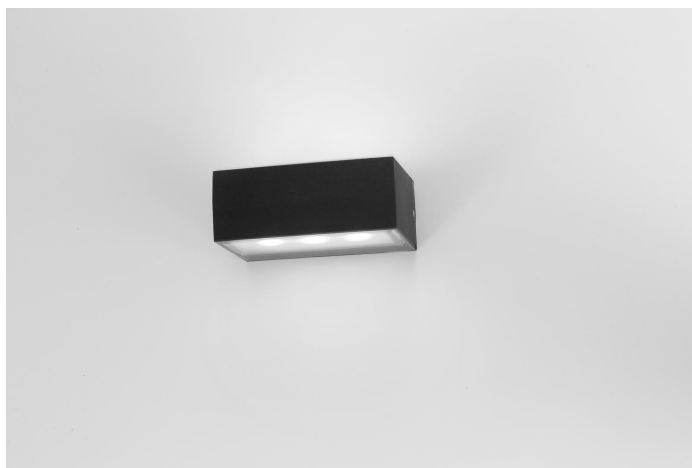

## CONCISE SERIES

WL-4219S/ outdoor wall light

Description				Packing
Light Source:	LED CREE	Material:	Aluminum	Inner Box: 115*80*185mm Carton: 365*340*205mm Qty/CTN: 12PCS/CNT G.w./PCS:0.75kg
Wattage (W):	1*3W down	Finishing:	Plastic Coating	
Voltage (V):	85-265V	Dimension (mm):	172*71*110mm	
Luminous Flux(lm):	255lm	Working Temperature:	-20℃—+60℃	
Colour Temperature:	3000K/4000K/5000K	IP:	54	

## CONCISE SERIES

WL-4219M / outdoor wall light

Description				Packing
Light Source:	LED CREE	Material:	Aluminum	Inner Box: 115*80*185mm Carton: 365*340*205mm Qty/CTN: 12PCS/CNT G.w./PCS:0.75kg
Wattage (W):	2*3W up and down	Finishing:	Plastic Coating	
Voltage (V):	85-265V	Dimension (mm):	172*71*110mm	
Luminous Flux(lm):	510lm	Working Temperature:	-20℃—+60℃	
Colour Temperature:	3000K/4000K/5000K	IP:	54	